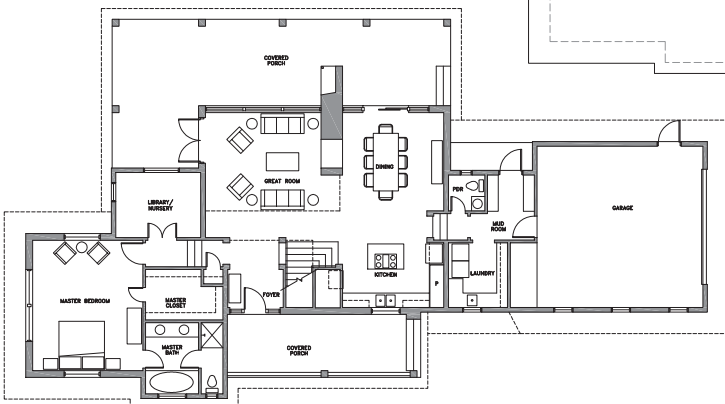

Richard Wright Architects

www.rwrightarchitects.com

Residence prototype Van Alstyne, Texas

The developer wanted a mid-priced prototype for a house to be built in a rural setting. The house was to provide an alternative to the brick "McMansion" style currently popular in the area. The prototype is flexible enough to accommodate several design options, and to respond to the topographic differences across the six-lot development.