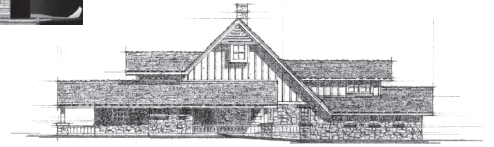

Richard Wright Architects

www.rwrightarchitects.com

Residence prototype Van Alstyne, Texas

The developer wanted a mid-priced prototype for a house to be built in a rural setting. The house was to provide an alternative to the brick "McMansion" style currently popular in the area. The prototype is flexible enough to accommodate several design options, and to respond to the topographic differences across the six-lot development.