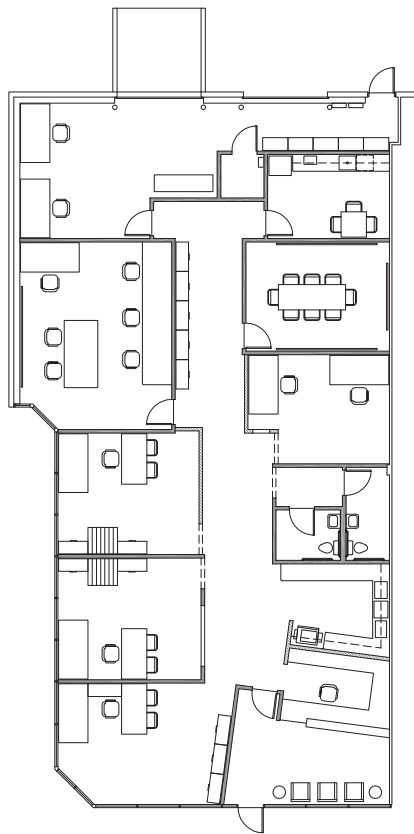

Richard Wright Architects

www.rwrightarchitects.com

Tenant Finish Out General Contractor's Office Austin, Texas

The client wanted open offices, privacy dedicated to a couple of specific rooms, controlled access at the entry, and a character which said "we're not your average general contractor" – all within a modest budget. Attention was given to very specific relationships between rooms, controlling sight lines which were desirable, and undesirable.

Along with a creative approach to space planning, and some playfulness with gypsum board planes and color, the goal was achieved.