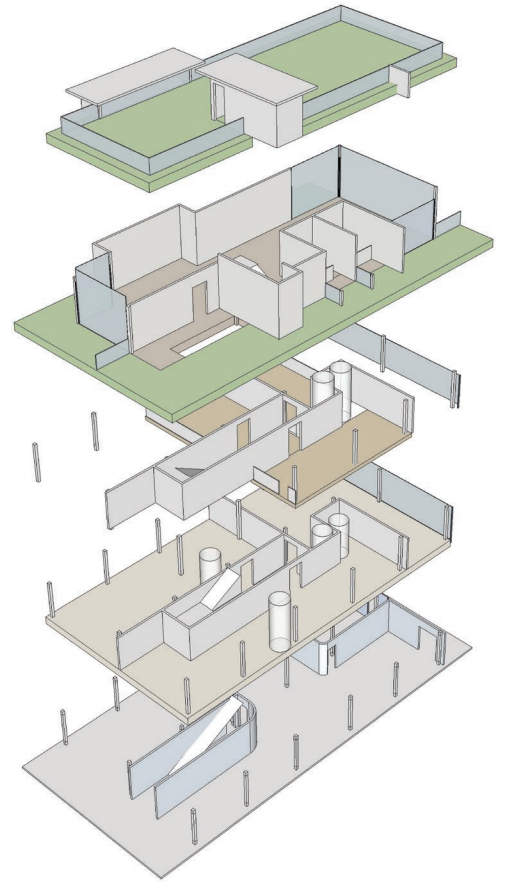

Richard Wright Architects

www.rwrightarchitects.com

ADS Sports Eyewear and Residences (Unbuilt) Dallas, Texas

Adaptive Re-Use of existing 1913 two-story masonry building into Retail/Office/Residential Lofts in Deep Ellum arts and entertainment district. Thorough analysis of Building / Fire / Planned Development Codes facilitated the creation of mezzanines in each of three second-floor lofts. Mezzanines are individually accessible from the central fire-rated stairway enclosure. Rooftop penthouse also has internal mezzanine with access to private cantilevered viewing platform, affording spectacular view to downtown skyline. Sustainable features include re-use of an infill urban building, grass roof, run-off water collection, and light wells to provide light and air to interior spaces.