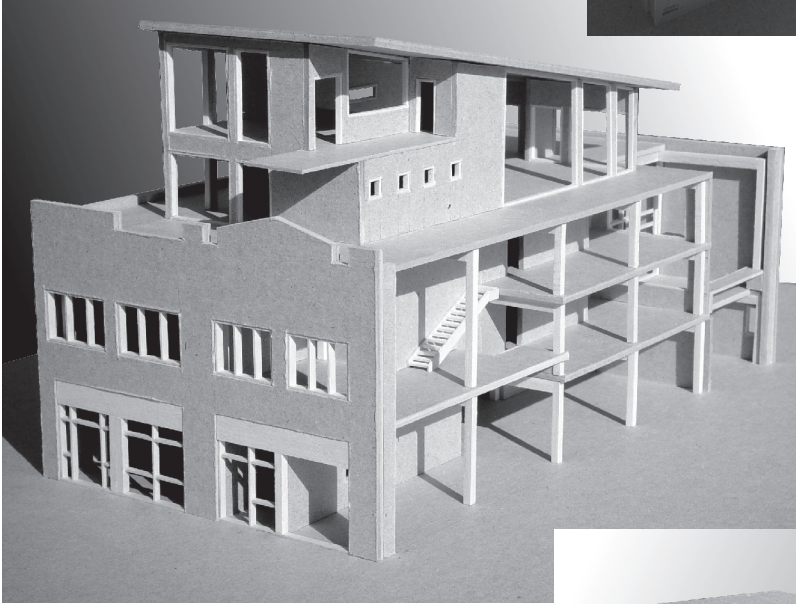

Richard Wright Architects

www.rwrightarchitects.com

ADS Sports Eyewear and Residences (Unbuilt) Dallas, Texas

Adaptive Re-Use of existing 1913 two-story masonry building into Retail/Office/Residential Lofts in Deep Ellum arts and entertainment district. Thorough analysis of Building / Fire / Planned Development Codes facilitated the creation of mezzanines in each of three second-floor lofts. Mezzanines are individually accessible from the central fire-rated stairway enclosure. Rooftop penthouse also has internal mezzanine with access to private cantilevered viewing platform, affording spectacular view to downtown skyline. Sustainable features include re-use of an infill urban building, grass roof, run-off water collection, and light wells to provide light and air to interior spaces.