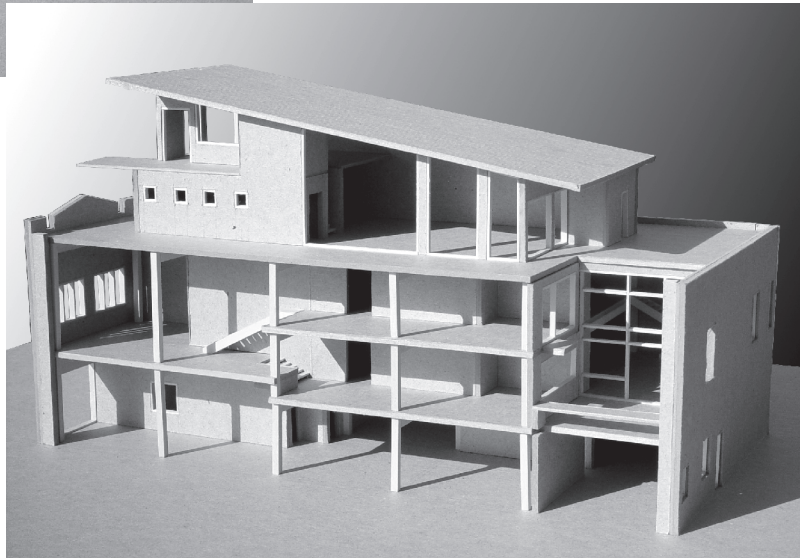

Richard Wright Architects

www.rwrightarchitects.com

ADS Sports Eyewear and Residences (Unbuilt) Dallas, Texas

Adaptive Re-Use of existing 1913 two-story masonry building into Retail/Office/Residential Lofts in Deep Ellum arts and entertainment district. Thorough analysis of Building / Fire / Planned Development Codes facilitated the creation of mezzanines in each of three second-floor lofts. Mezzanines are individually accessible from the central fire-rated stairway enclosure. Rooftop penthouse also has internal mezzanine with access to private cantilevered viewing platform, affording spectacular view to downtown skyline. Sustainable features include re-use of an infill urban building, grass roof, run-off water collection, and light wells to provide light and air to interior spaces.