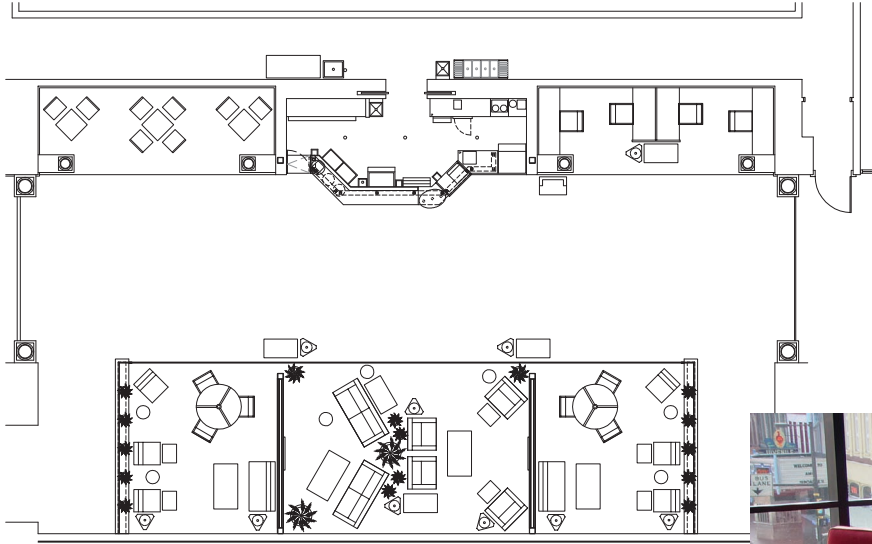

## **Starbucks Espresso / Internet Café Renaissance Worthington Hotel Fort Worth, Texas**

*4,000 s.f. interior remodel of a heavily-traveled but under-used bridge between two hotel towers in downtown Fort Worth. Construction details and plumbing alterations were coordinated with the interior designer who selected furniture and finishes.*